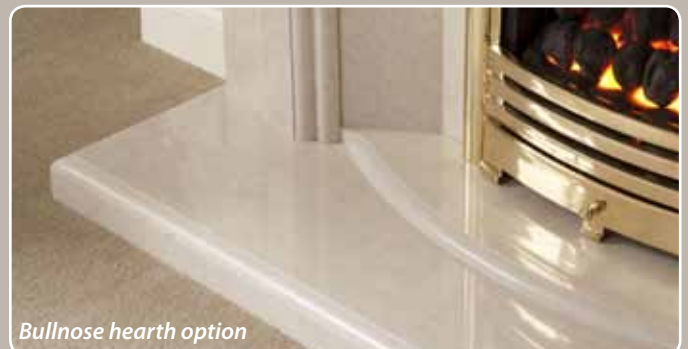

- 25mm
- 25mm with under-mantel LED spot lights (shown below)

Under-mantel
LED spot lights

Size option

52"

Hearth options

Standard

Five-sided

Bullnose